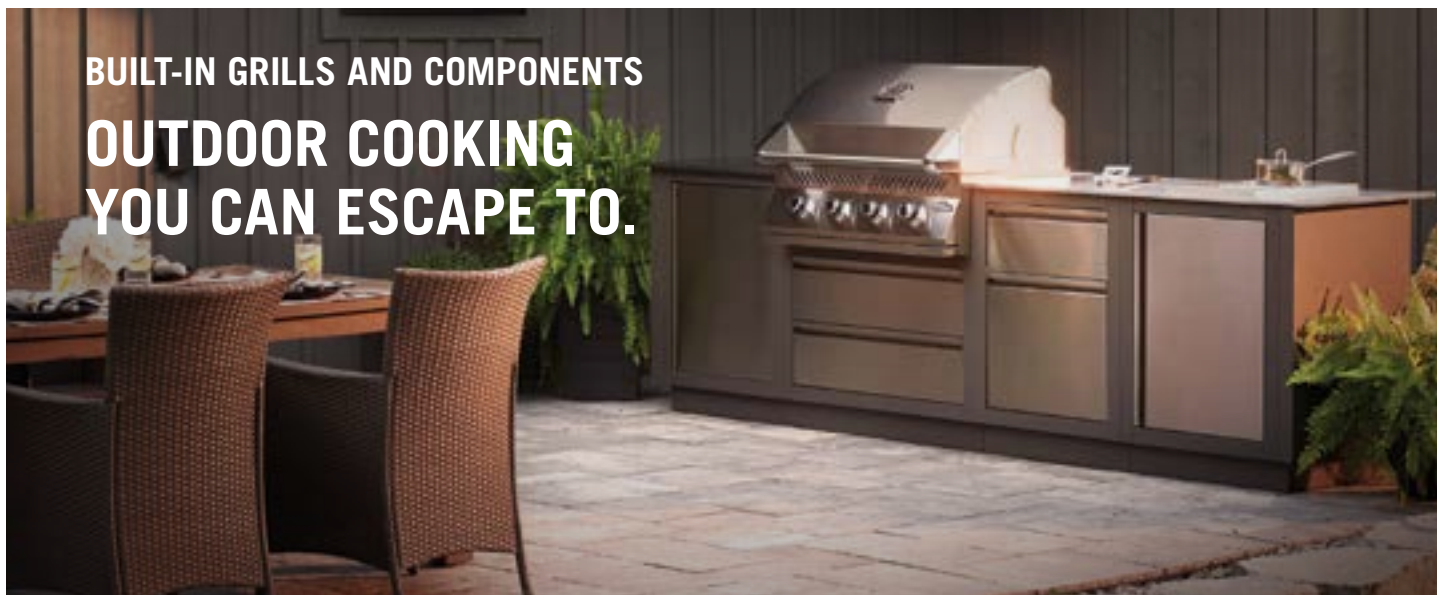

14" Portable Charcoal

Black

MODEL NUMBER	FUEL TYPE	COLOR	MSRP/MAP
NK14K-LEG	Charcoal	Black	\$64.99

- 150 in² Total Cooking Area
- Dual-Section Charcoal Basket for Direct and Indirect Grilling
- 14" Diameter
- Adjustable Air Vents Provide Optimal Air Control
- Aluminum Ash Pan
- Locking Lid Latches and Easy Carry Handle for Compact Portability